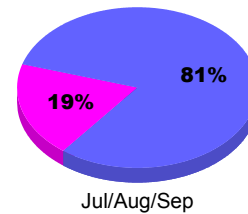

YTD Status Quo Clubs 2011-2012

Status Quo Clubs Compared to Status Quo Members

Legend: Status Quo Clubs (Cyan), Total Status Quo Members (Green)

MEMBERSHIP

Membership Results
2011-2012

Membership
2010-2011

Month	Net Memb Goal	Actual New Memb	Actual Dropped Memb	Gain/Loss of Memb	Gain/Loss of Memb
Jul/Aug/Sep		8	-16	-8	29
Totals		8	-16	-8	29

Membership Results 2011-2012

Goal, New, Dropped, Gain/Loss

Legend: Goal (Cyan), Actual (Green), Dropped (Yellow), Gain Loss (Magenta)

Comparison of Membership Gain/Loss

Current Year Compared to the Previous Year

Legend: Current Year (Cyan), Previous Year (Green)

Gender Comparison 2011-2012

Legend: Male (Blue), Female (Magenta)